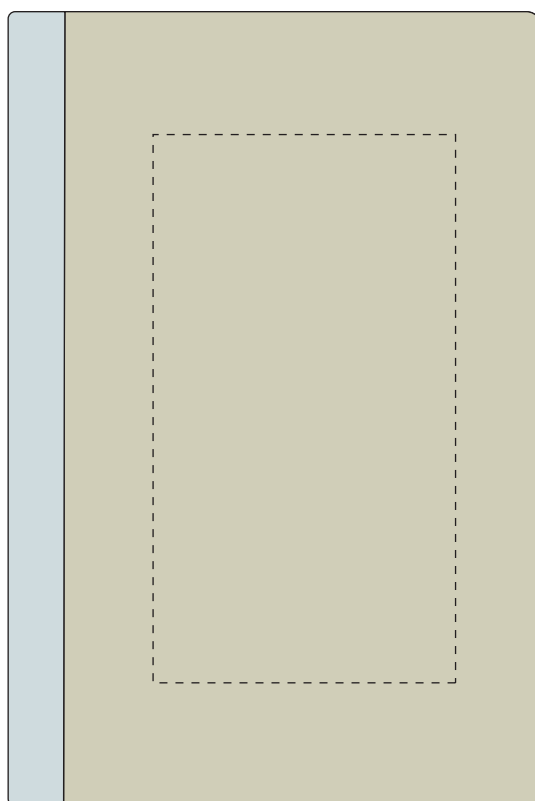

Your Ref:

Quantity:

Product Code: QS1690

Our Ref:

Version: 1

Product Colour: WHITE

**PRINTING CONCERNS:****PRODUCT INFO:**

We stock this item in the following colours

**PANTONE REFERENCE(S)**

● Debossing/ Foil Blocking

ARTWORK SCALE 50%

Product Image for visualisation  
- colours may vary

- CENTRED TO PRINT AREA
- CENTRED TO NOTEBOOK

**The dashed line is to demonstrate print area and will not appear on your printed item**

To proceed, please approve visual via the online system.

ARTWORK SCALE 100%

Max print area: 80mm x 145mm